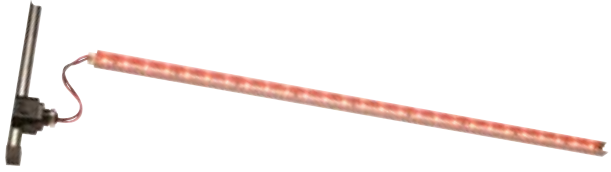

Finish: silver powder coat

ua3998

daisy chain connector for swan neck light power leads
to take maximum of 4 lights, suits ua3997

Finish: black

ua4809

LED strip 430mm, c/w UK power supply

Finish: amber, blue, white, red, green & purple

ua4033 red

ua4033 blue

ua4033 green

ua4033 purple

ua4033 white

ua4033 amber

edge-lit acrylic showcase shelf

to suit 500 x 500mm footprint "elite" showcase with hinged door.