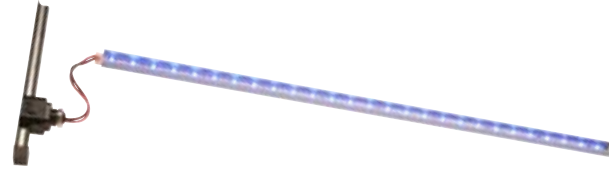

240 volt 150 watt linear halogen swan neck flood light

Finish: silver powder coat

ua3997

12 volt 50 watt capsule halogen swan neck flood light

Finish: silver powder coat

ua4808

12 volt 50 watt GU5.3 halogen swan neck spot light

Finish: silver powder coat

ua3998

daisy chain connector for swan neck light power leads
to take maximum of 4 lights, suits ua3997

Finish: black

ua4809

LED strip 430mm, c/w UK power supply

Finish: amber, blue, white, red, green & purple

ua4033 red

ua4033 blue

ua4033 green

ua4033 purple

ua4033 white

ua4033 amber

edge-lit acrylic showcase shelf

to suit 500 x 500mm footprint "elite" showcase with hinged door.