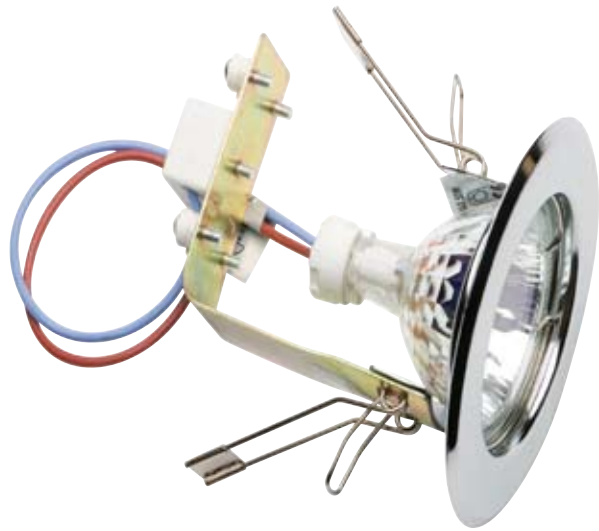

uniboxTM
aluminium profiles

NEW

12 volt mini spotlight c/w 20 watt GU4 35mm
halogenlamp

Finish: matte chrome with clear saddle

ua7979

NEW

12 volt track for mini spotlight 2.0m rating 8 amps
with pre-applied clear self adhesive tape.

Finish: clear uPVC

ua7980

NEW

12 volt track live end connector; rating 8 amps

Finish: clear plastic

ua7981

NEW

12 volt 8 watt GU5.3 50mm LED lamp

Finish: daylight white; narrow flood beam;
20 watt halogen equivalent

ua9448

self adhesive cable ducting

Length: 1228mm

Finish: grey uPVC

ua3288

NEW

12 volt "halo" spotlight
accepts GU4 and GU5.3 lamps

Finish: brushed chrome

ua8361

12 volt GU5.3 halogen downlight fitting

Finish: chrome

ua2909

240 volt GU10 halogen downlight fitting
c/w 35 watt lamp

Finish: chrome

ua4640