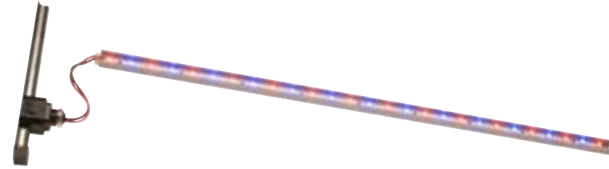

Finish: silver powder coat

ua3998

daisy chain connector for swan neck light power leads
to take maximum of 4 lights, suits ua3997

Finish: black

ua4809

LED strip 430mm, c/w UK power supply

Finish: amber, blue, white, red, green & purple

ua4033 red

ua4033 blue

ua4033 green

ua4033 purple

ua4033 white

ua4033 amber

edge-lit acrylic showcase shelf

to suit 500 x 500mm footprint "elite" showcase with hinged door.