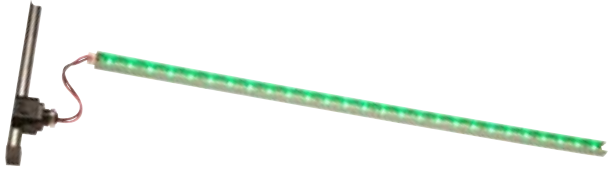

Finish: silver powder coat

ua3998

daisy chain connector for swan neck light power leads
to take maximum of 4 lights, suits ua3997

Finish: black

ua4809

LED strip 430mm, c/w UK power supply

Finish: amber, blue, white, red, green & purple

ua4033 red

ua4033 blue

ua4033 green

ua4033 purple

ua4033 white

ua4033 amber

edge-lit acrylic showcase shelf

to suit 500 x 500mm footprint "elite" showcase with hinged door.