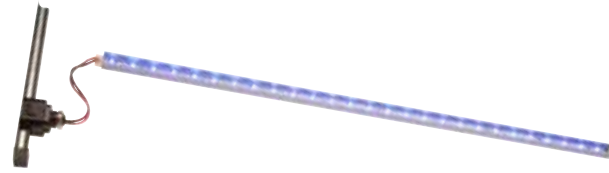

ua4033 blue