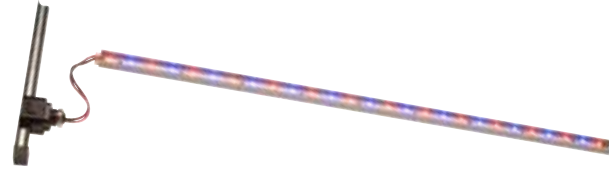

ua4033 green

ua4033 purple