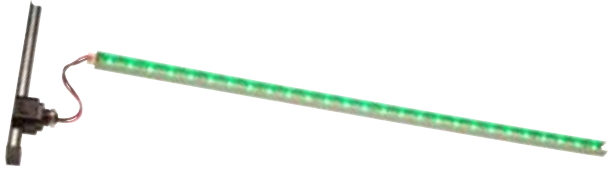

LED strip 430mm, c/w UK power supply

Finish: amber, blue, white, red, green & purple

ua4033 red

ua4033 blue

ua4033 green

ua4033 purple

ua4033 white

ua4033 amber