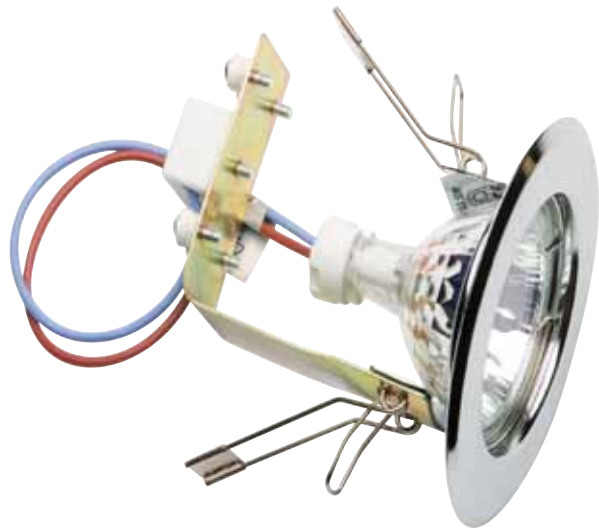

"Orion" 12 volt mini spotlight c/w 20 watt GU4  
35mm halogen lamp

Finish: matte chrome with clear saddle

ua7979

"Orion" 12 volt track for mini spotlight 2.0m rating  
8 amps  
with pre-applied clear self adhesive tape.

Finish: clear uPVC

ua7980

"Orion" 12 volt track live end connector; rating 8 amps

Finish: clear plastic

ua7981

"Sol" 12 volt 8 watt GU5.3 50mm LED lamp

Finish: daylight white; narrow flood beam;  
20 watt halogen equivalent

ua9448

self adhesive cable ducting

Length: 1228mm  
Finish: grey uPVC

ua3288

"Halo" 12 volt spotlight  
accepts GU4 and GU5.3 lamps

Finish: brushed chrome

ua8361

12 volt GU5.3 halogen downlight fitting

12 volt 50 watt GU5.3 halogen swan neck spot light

Finish: silver powder coat

ua3998

daisy chain connector for swan neck light power leads  
to take maximum of 4 lights, suits ua3997

Finish: black

ua4809

LED strip 430mm, c/w UK power supply