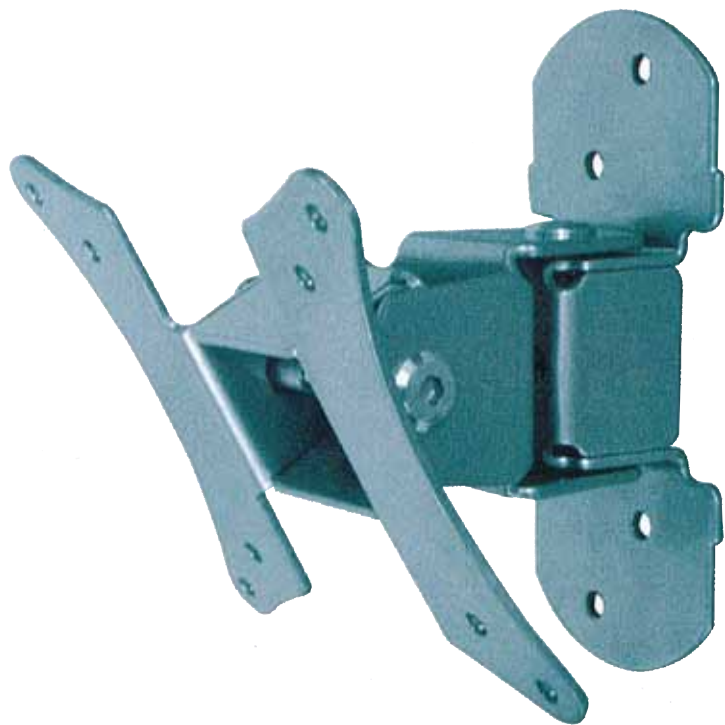

### universal monitor screen bracket

15° tilt arms, 800mm back plate. To suit VESA fittings: 75 x 75mm, 100 x 100mm, 200 x 100mm, 200 x 200mm, 280 x 150mm, 400 x 400mm, 600 x 200mm, 600 x 400mm. For screens 30"-60".

Max: 75kg load

ua6750

### universal monitor screen bracket

15° tilt arms, 500mm back plate. To suit VESA fittings: 75 x 75mm, 100 x 100mm, 200 x 100mm, 200 x 200mm, 280 x 150mm. For screens 25"-32".

Max: 75kg load

ua7301