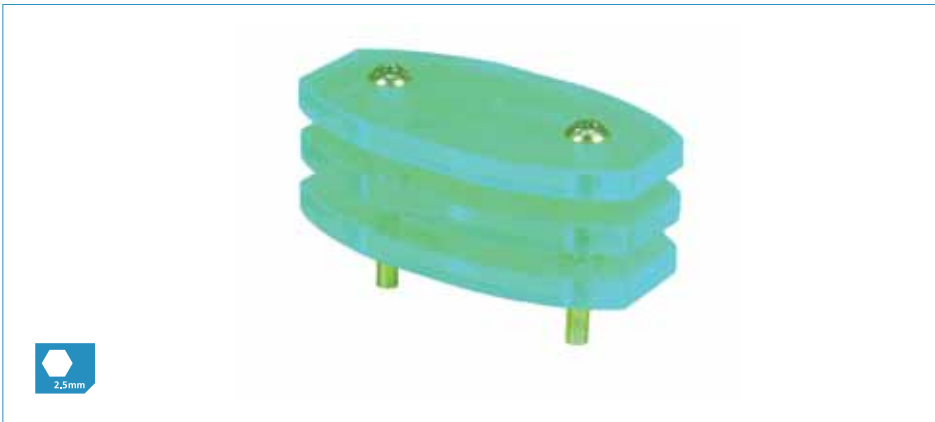

acrylic elliptical top plate stack
to suit profile ua6389

special acrylic colours are also available to order

Finish: frosted green, blue, white, red,
fluorescent blue, fluorescent green

- ua8275 - frosted green
- ua8275 - frosted blue
- ua8275 - frosted white
- ua8275 - frosted red
- ua8275 - fluorescent blue
- ua8275 - fluorescent green