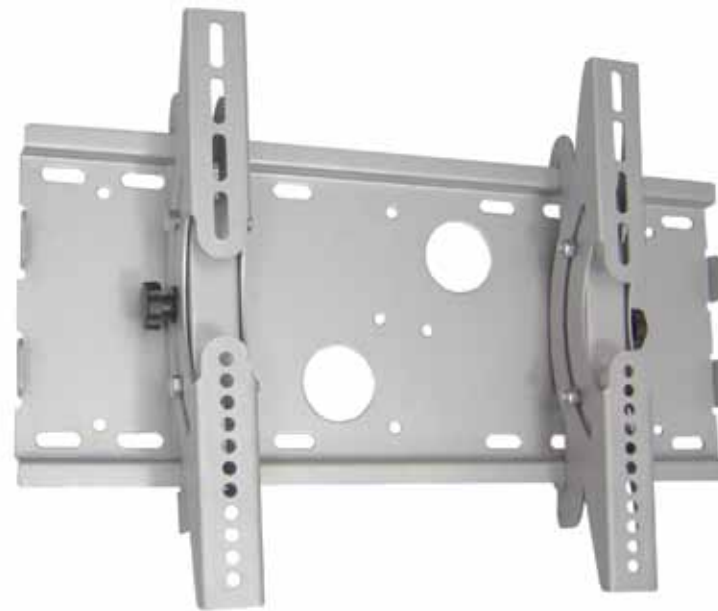

universal monitor screen bracket

15° tilt arms, 500mm back plate. To suit VESA fittings: 75 x 75mm, 100 x 100mm, 200 x 100mm, 200 x 200mm, 280 x 150mm. For screens 25"-32".

Max: 75kg load

ua7301