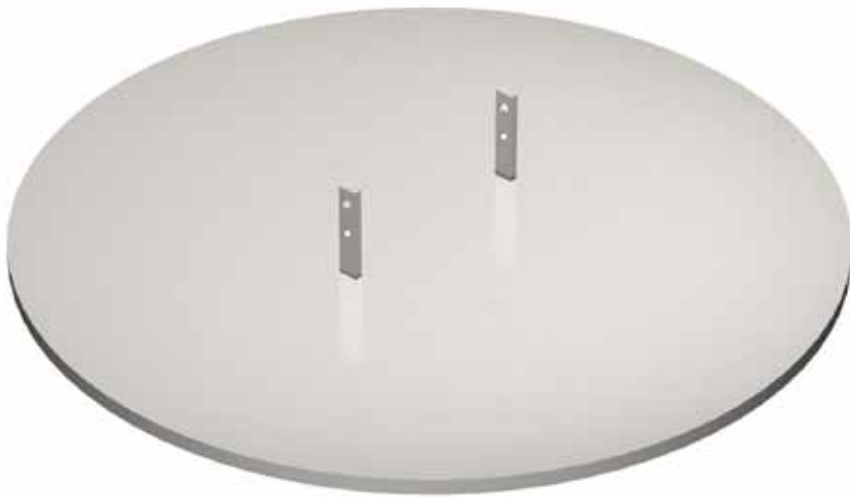

circular foot plate with spigots Ø500 x 10mm

Finish: silver sparkle powder coat

ua4425