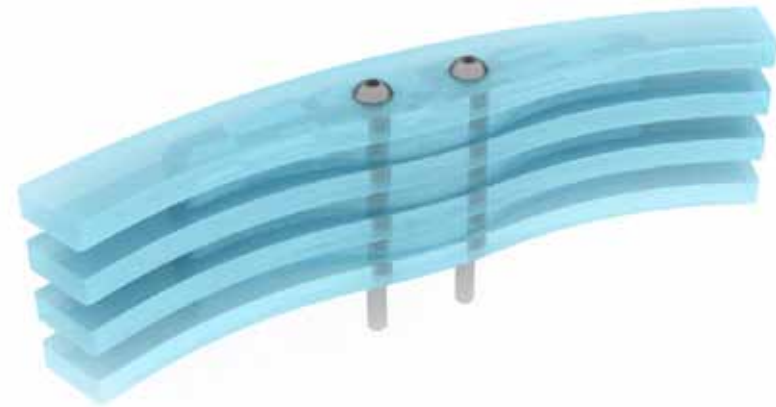

acrylic top plate stack to suit profile ua5579 & ua5650

special acrylic colours are also available to order

Finish: frosted white, frosted red.

ua10776 - frosted green
ua10776 - frosted blue
ua10776 - frosted white
ua10776 - frosted red